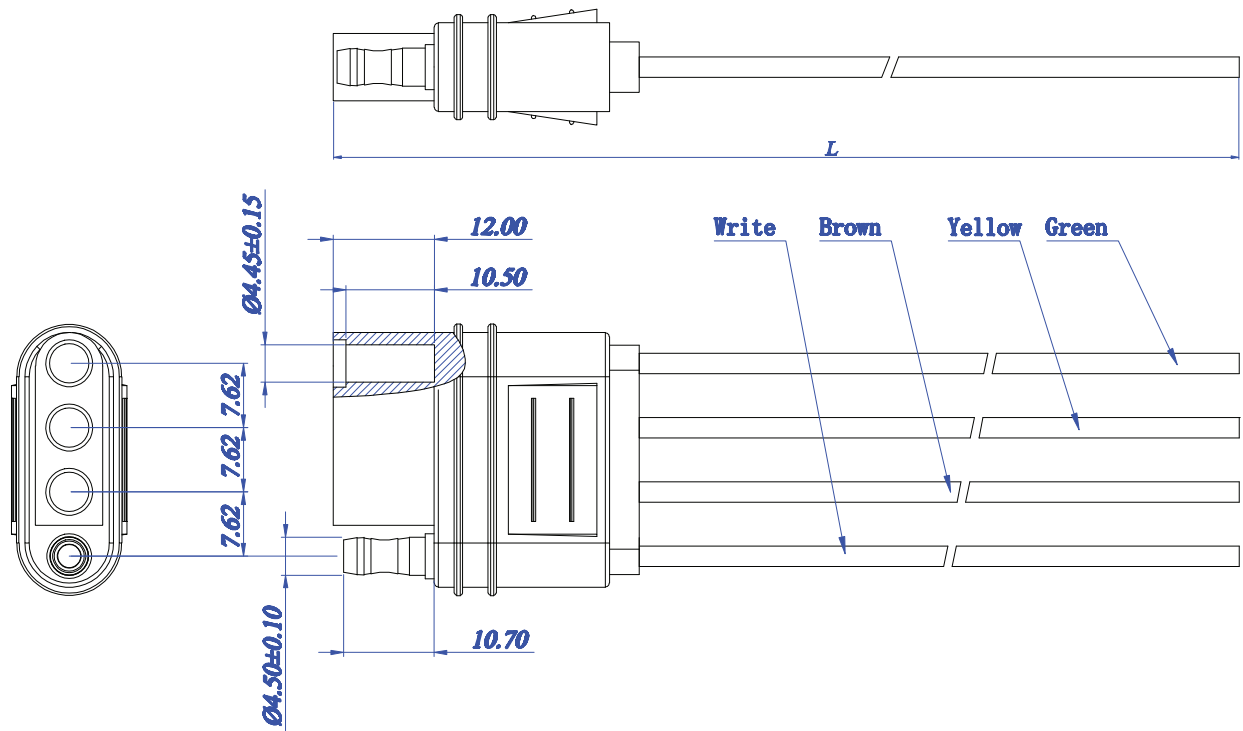

PART NUMBER	DESCRIPTION	L	WEIGHT (LBS.)
84485	4-WAY FLAT MOLDED CONNECTOR, 48" FEMALE-ONLY	48"	0.3
84495	4-WAY FLAT MOLDED CONNECTOR, 8" FEMALE-ONLY	8"	0.2

	
WIRE RANGE	16 GAUGE STANDARD-19/29
WIRE	COPPER
WIRE INSUL.	PVC
WIRE TEMP	-34°C - 90°C
HOUSING	BLACK PVC
TERMINAL	TIN PLATED COPPER
NOT TO SCALE	